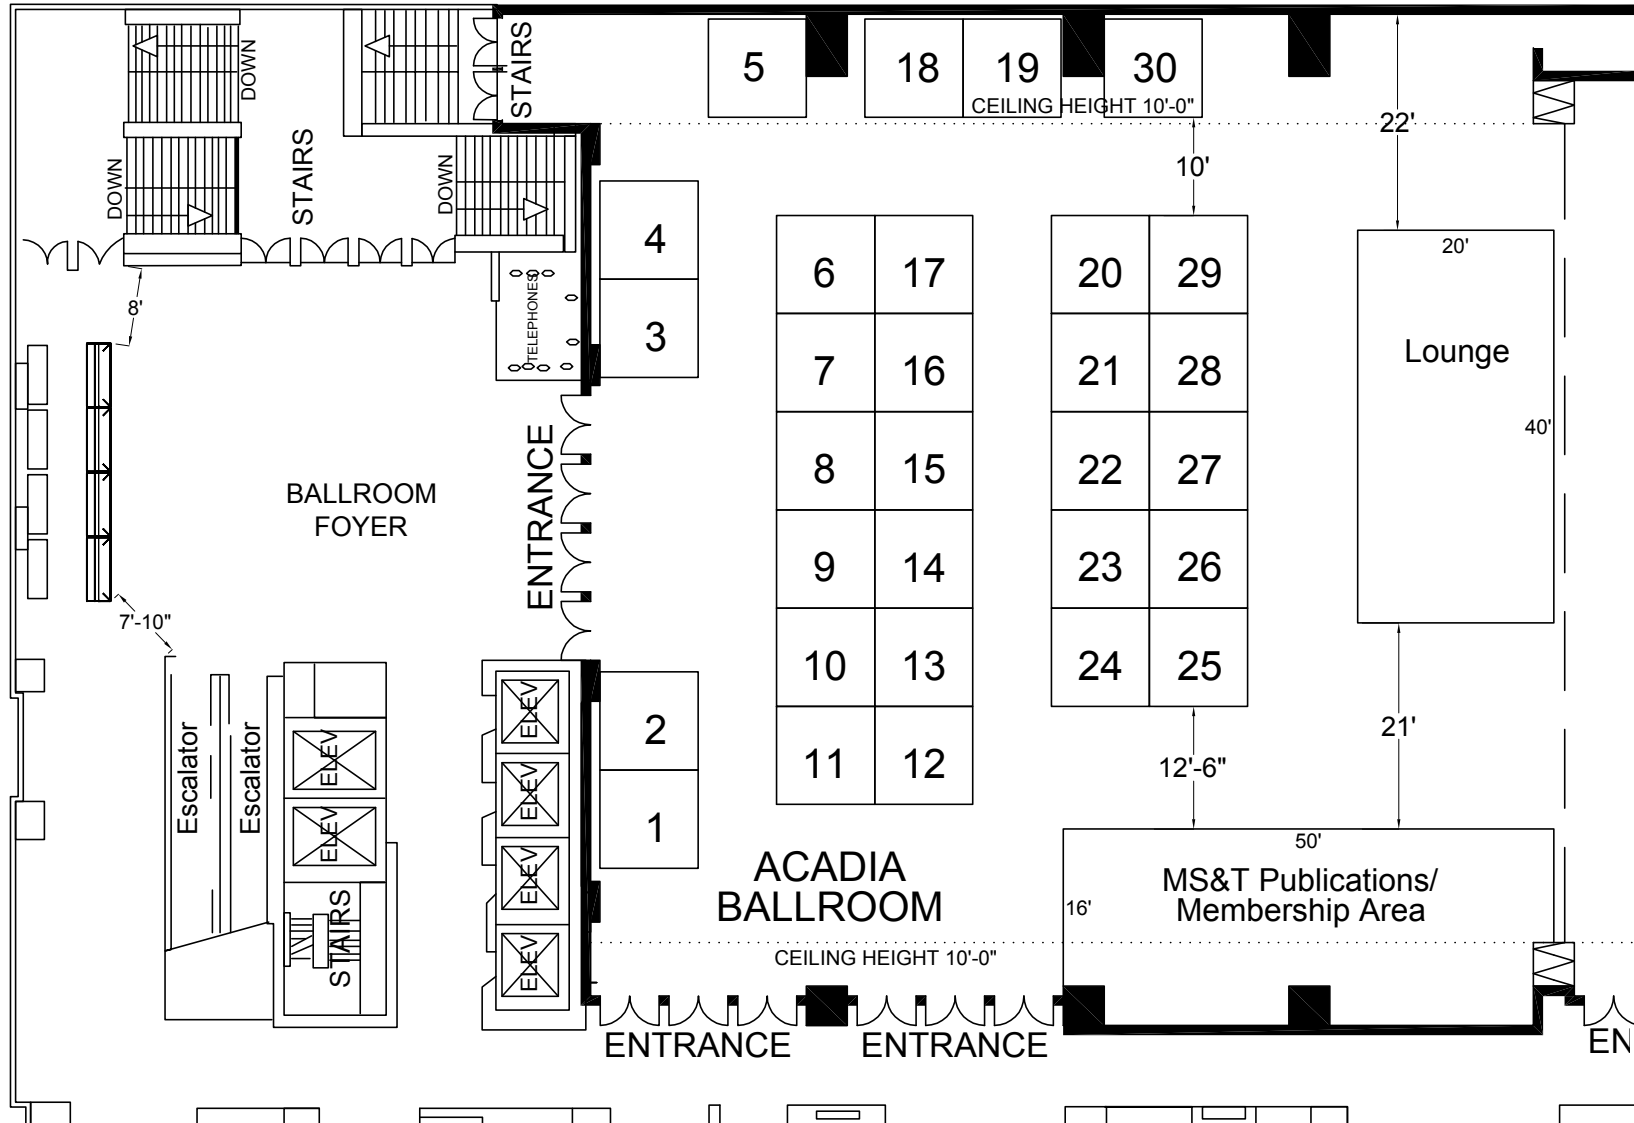

MS & T 2004 MARRIOTT NEW ORLEANS

NEW ORLEANS, LOUISIANA
LEVEL THREE - ACADIA BALLROOM

Ceiling heights:
Acadia Ballroom is 22'.
(Lower ceiling heights noted on plan.)
Booths are 10'x10'
Aisles are 8' unless noted